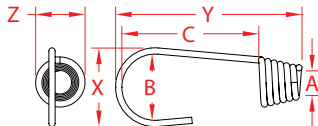

SHOCK CORD END

304 STAINLESS STEEL

Import

Wire
Formed

ITEM	A (size)	B	C	X (height)	Y (length)	Z (width)	WT (lb)	PACKAGING TYPE	EACH (qty)	INNER (qty)	CARTON (qty)	UPC
S0183-SC05	3/16"	0.62"	1.50"	0.75"	2.00"	0.55"	0.01	POLYBAG	1	10	500	791506036302
S0183-SC07	1/4"	0.62"	1.50"	0.75"	2.00"	0.55"	0.01	POLYBAG	1	10	500	791506036319
S0183-SC08	5/16"	0.88"	1.77"	1.06"	2.50"	0.60"	0.02	POLYBAG	1	10	500	791506036326
S0183-SC10	3/8"	0.94"	1.84"	1.12"	3.00"	0.77"	0.03	POLYBAG	1	10	500	791506036333
S0183-SC13	1/2"	1.14"	2.68"	1.40"	3.50"	1.04"	0.06	POLYBAG	1	10	500	791506036340

NOTE:

ALL DIMENSIONS ARE NOMINAL (+/- 3%) AND ARE SUBJECT TO CHANGE WITHOUT NOTICE.